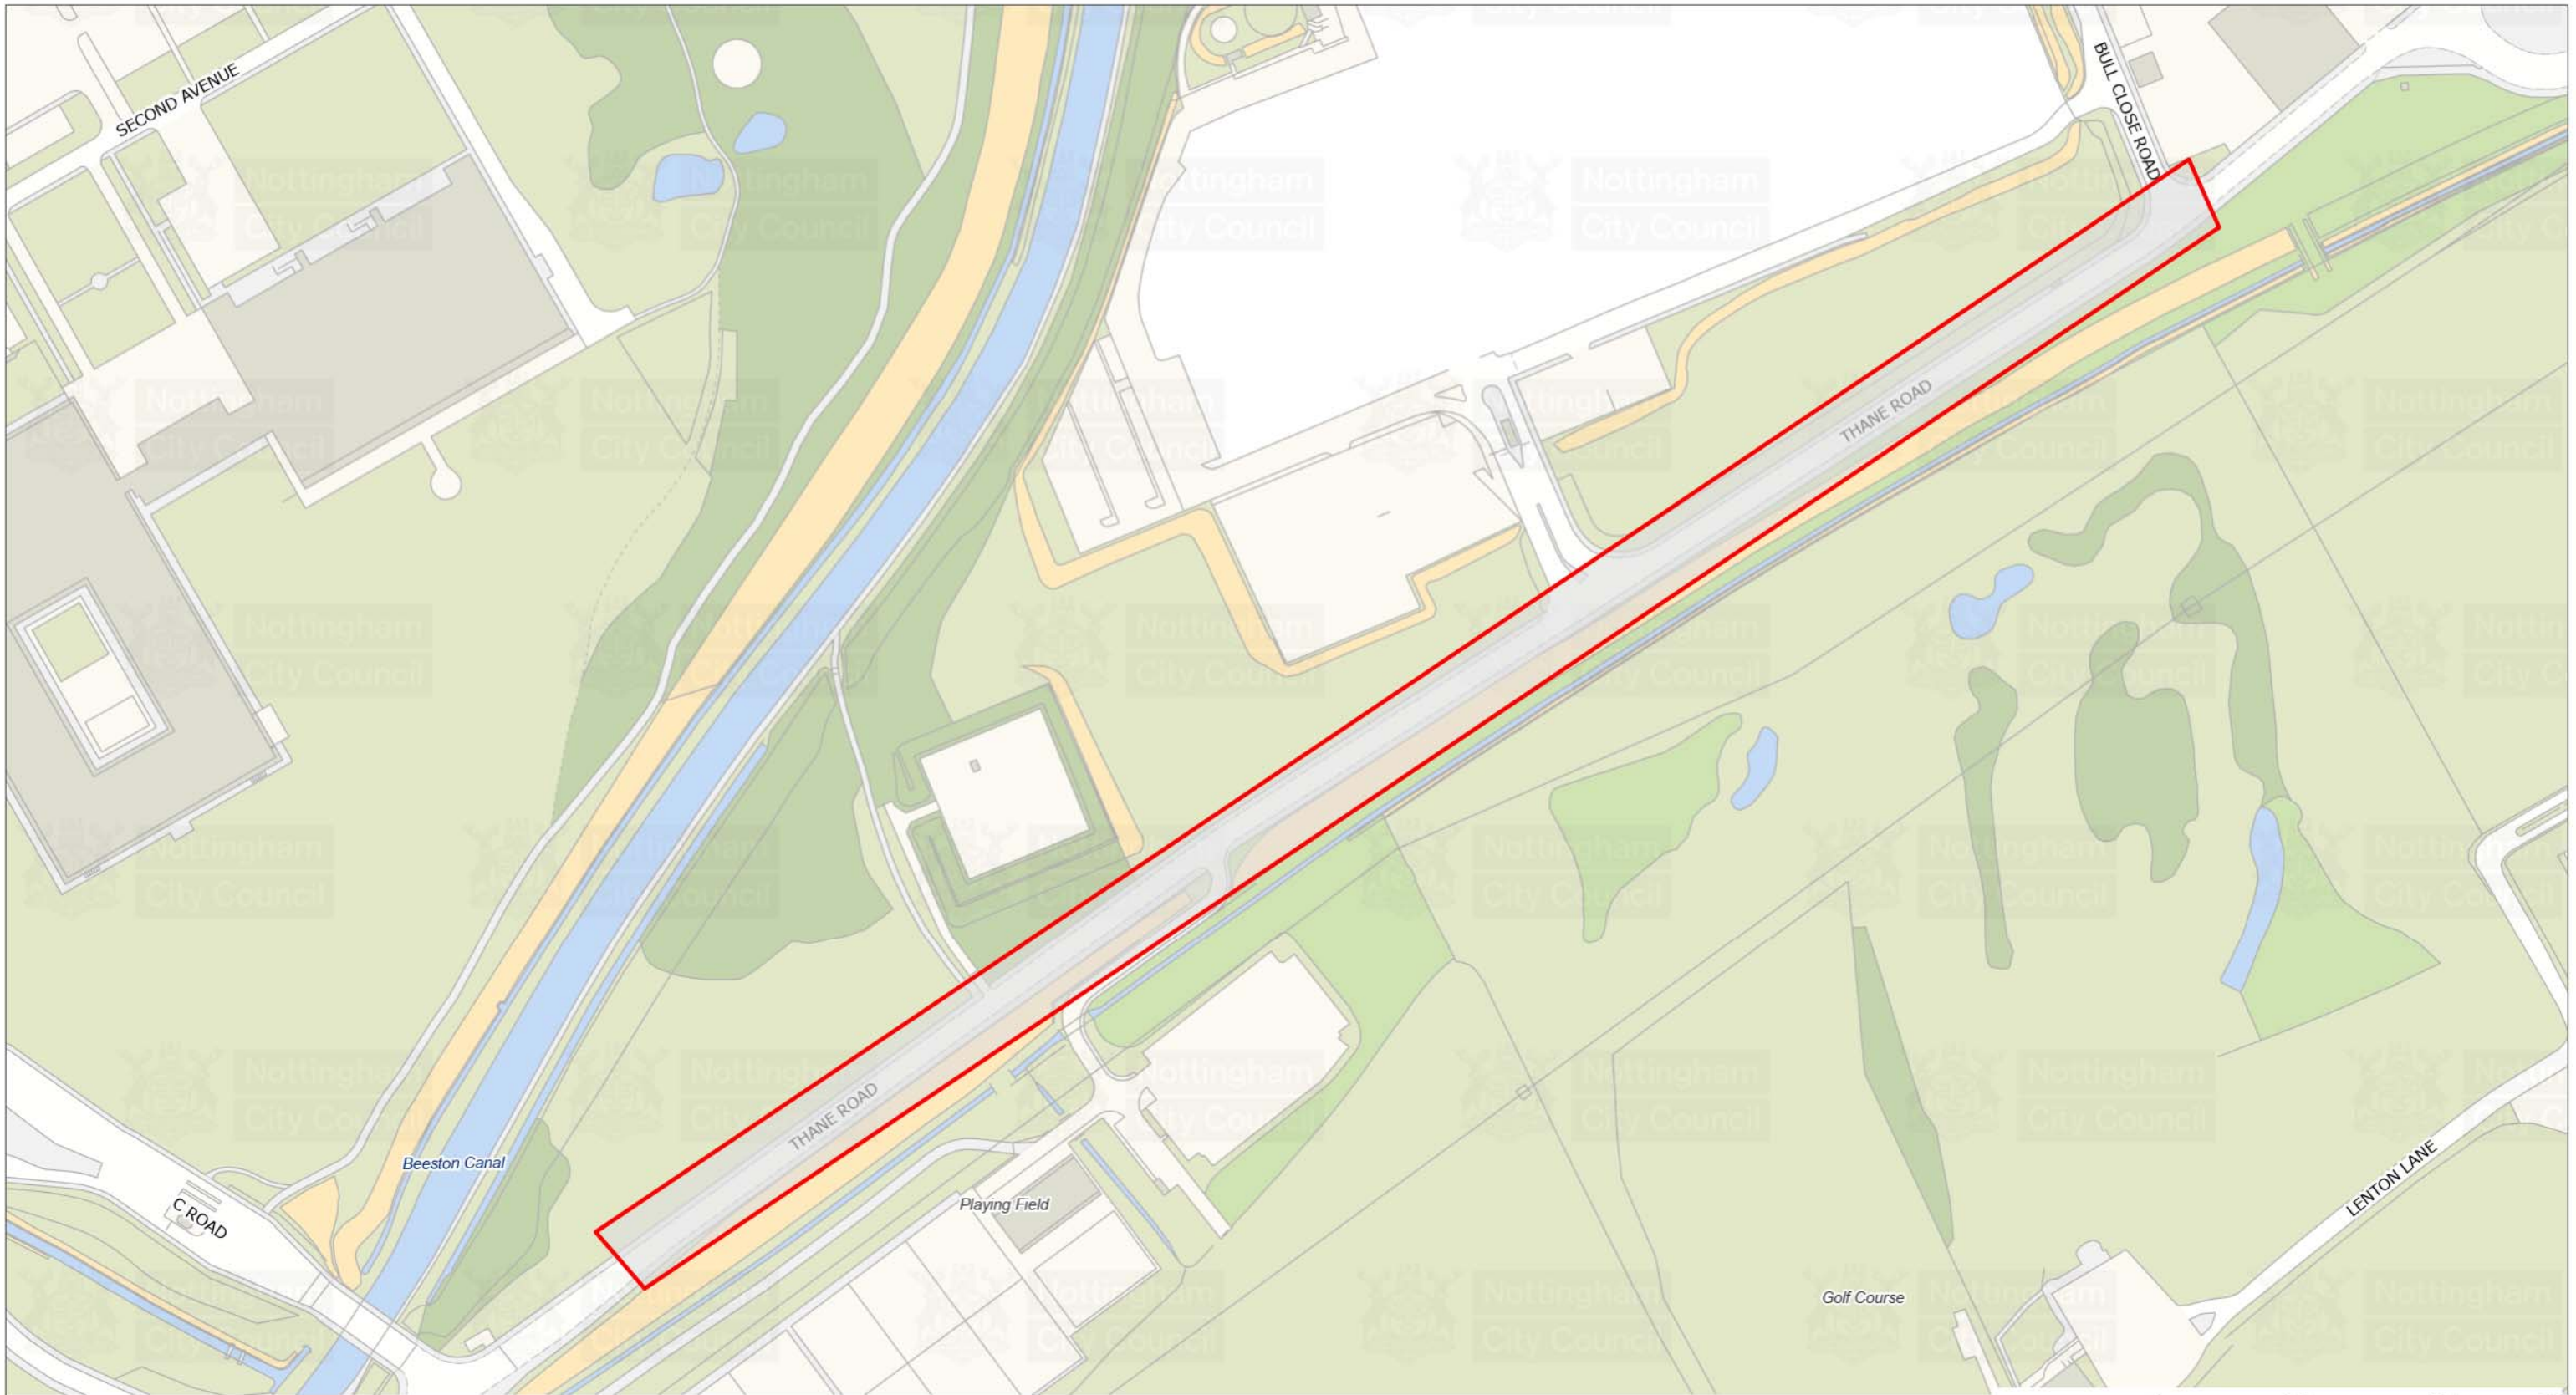

Thane Road Bus Lane Scheme

Nottingham City Council, Crown copyright and database rights 2023 OS 100019317. Use of this data is subject to terms and conditions.

Key
City Boundary

Description
Section 58 Proposal