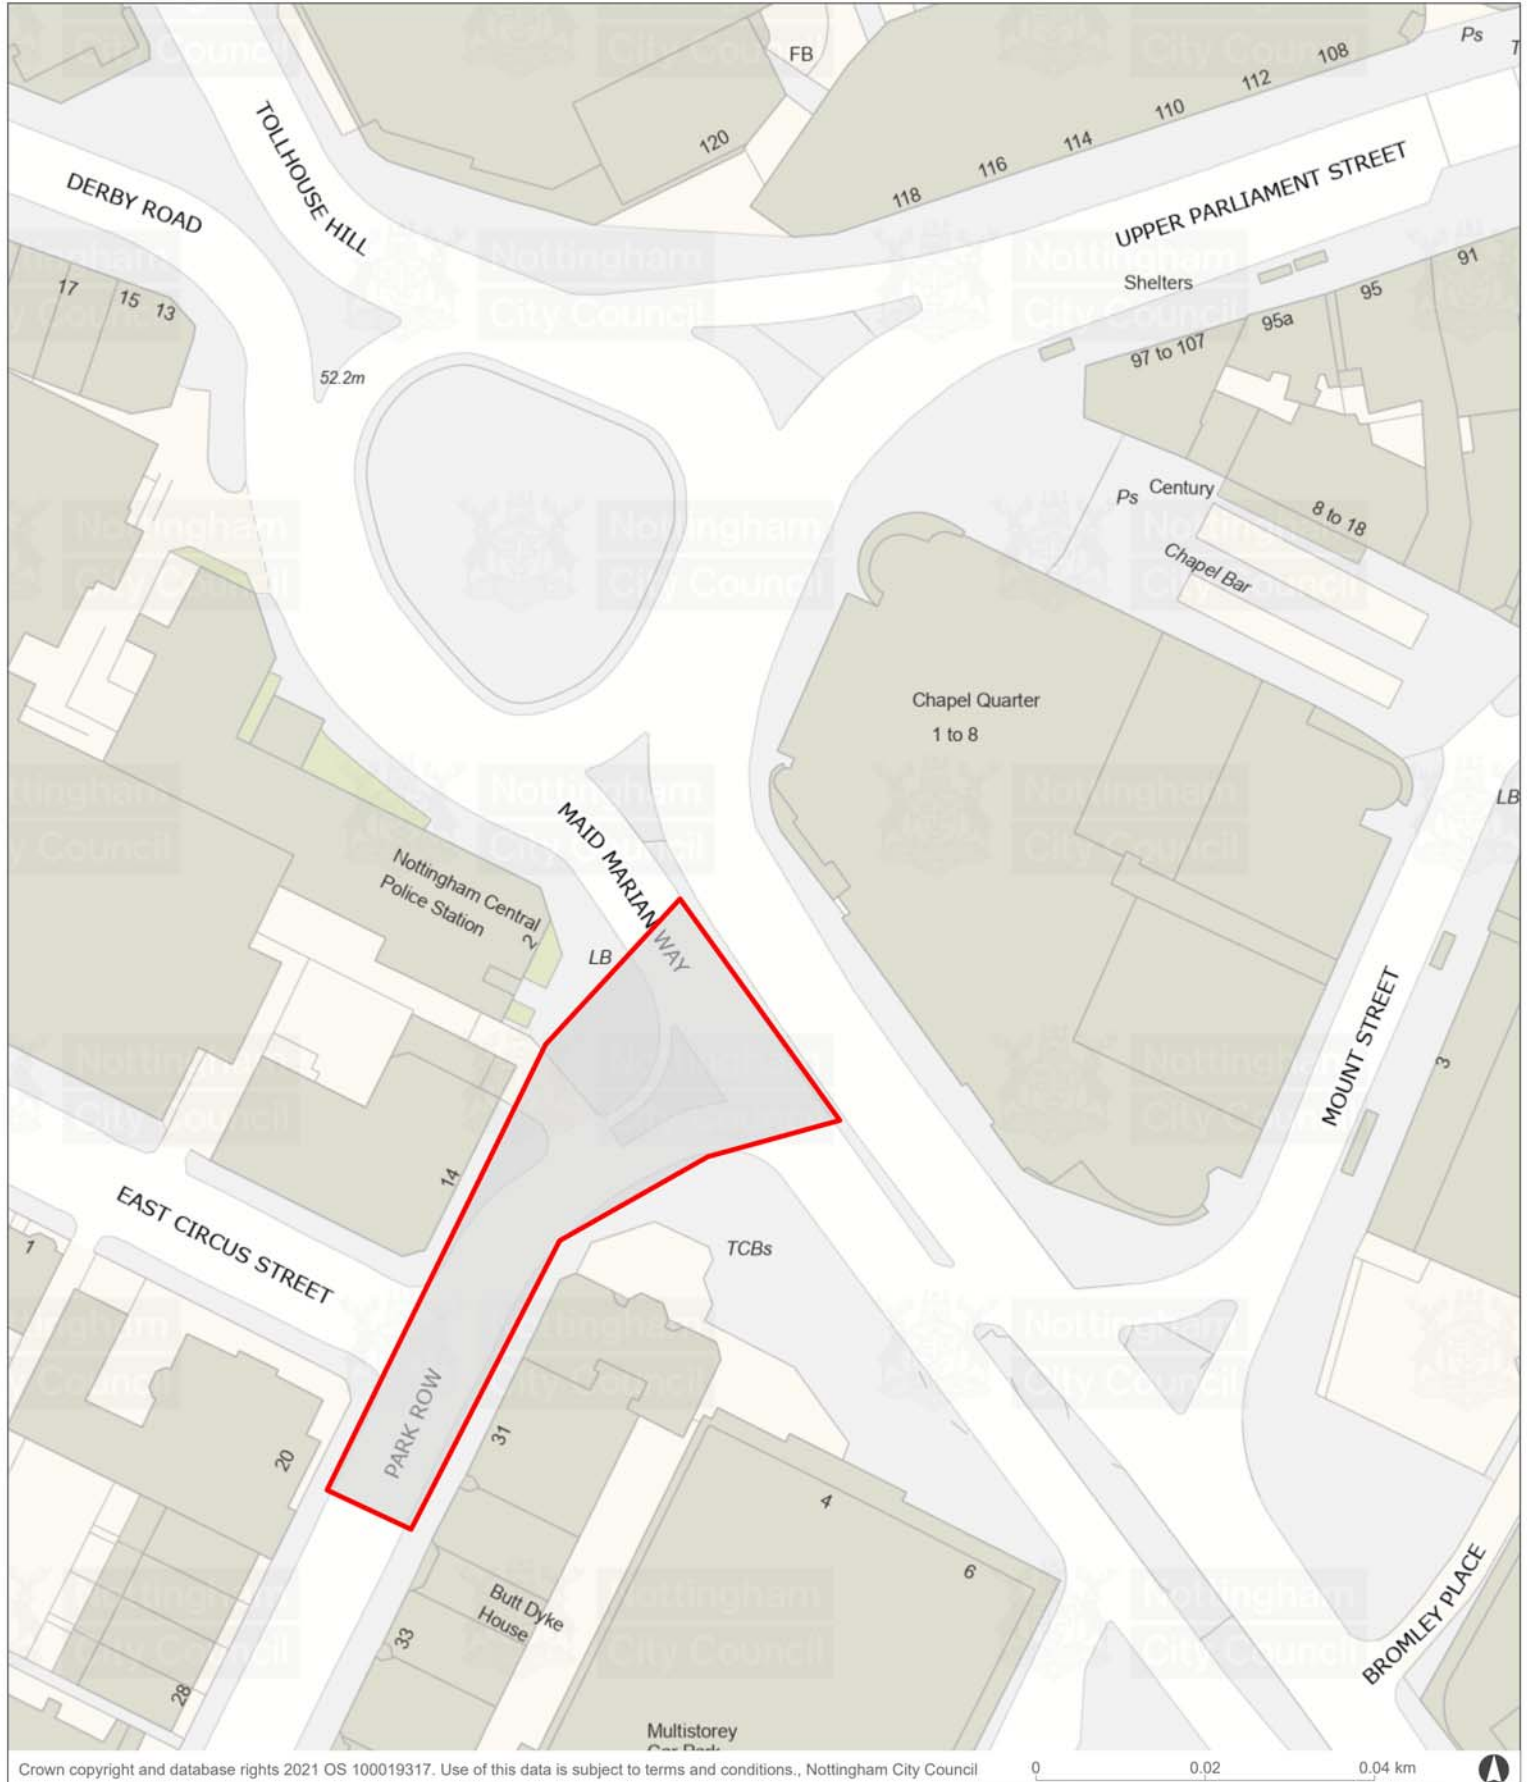

FHSF West End Point Scheme

Key
City Boundary

Description
S58 Park Row Extends