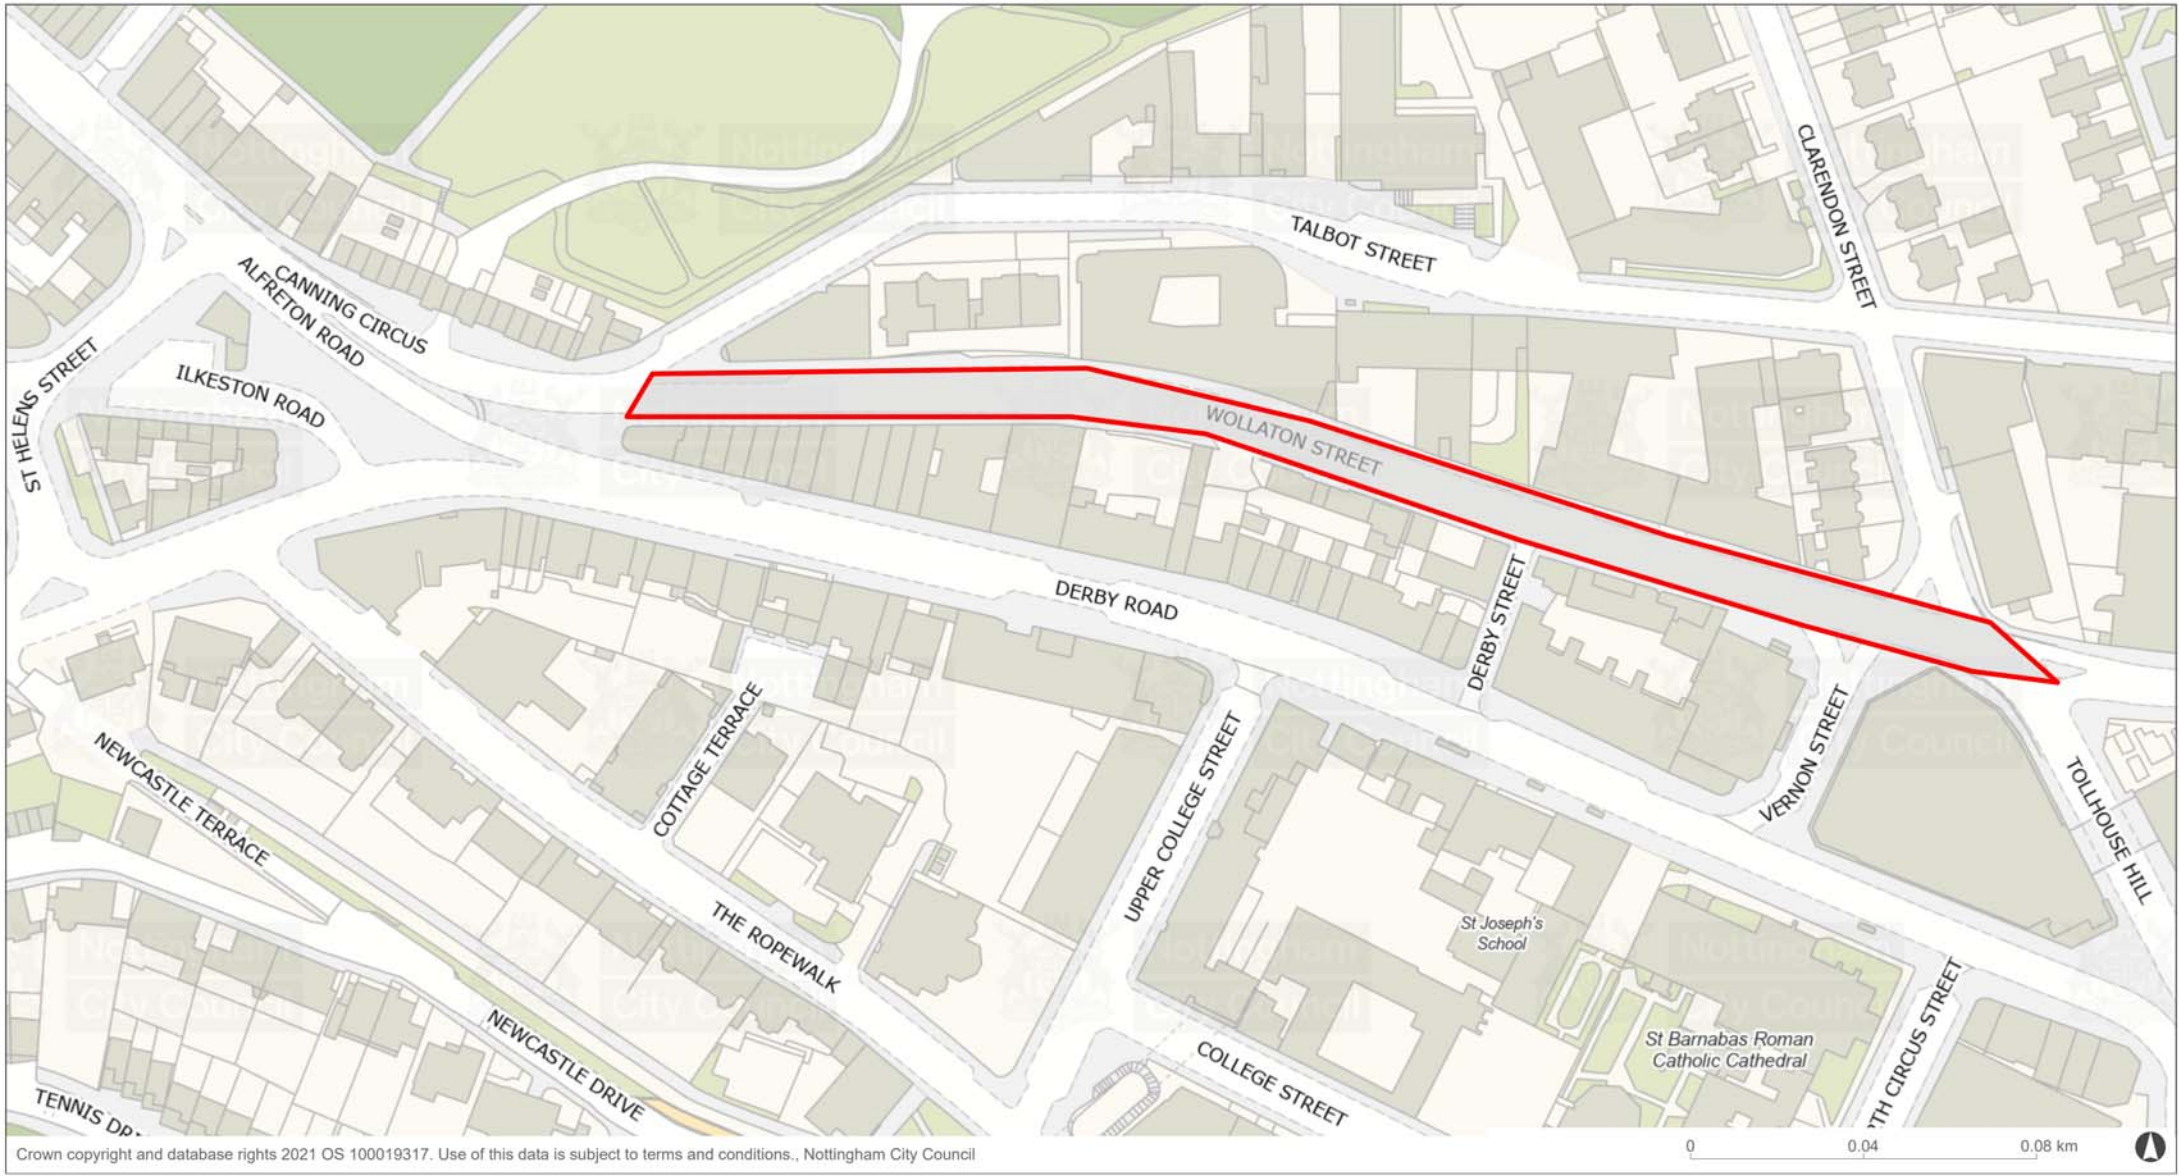

FHSF West End Point Scheme

Crown copyright and database rights 2021 OS 100019317. Use of this data is subject to terms and conditions., Nottingham City Council

Key
City Boundary

Description
S58 Wollaton Street Extents