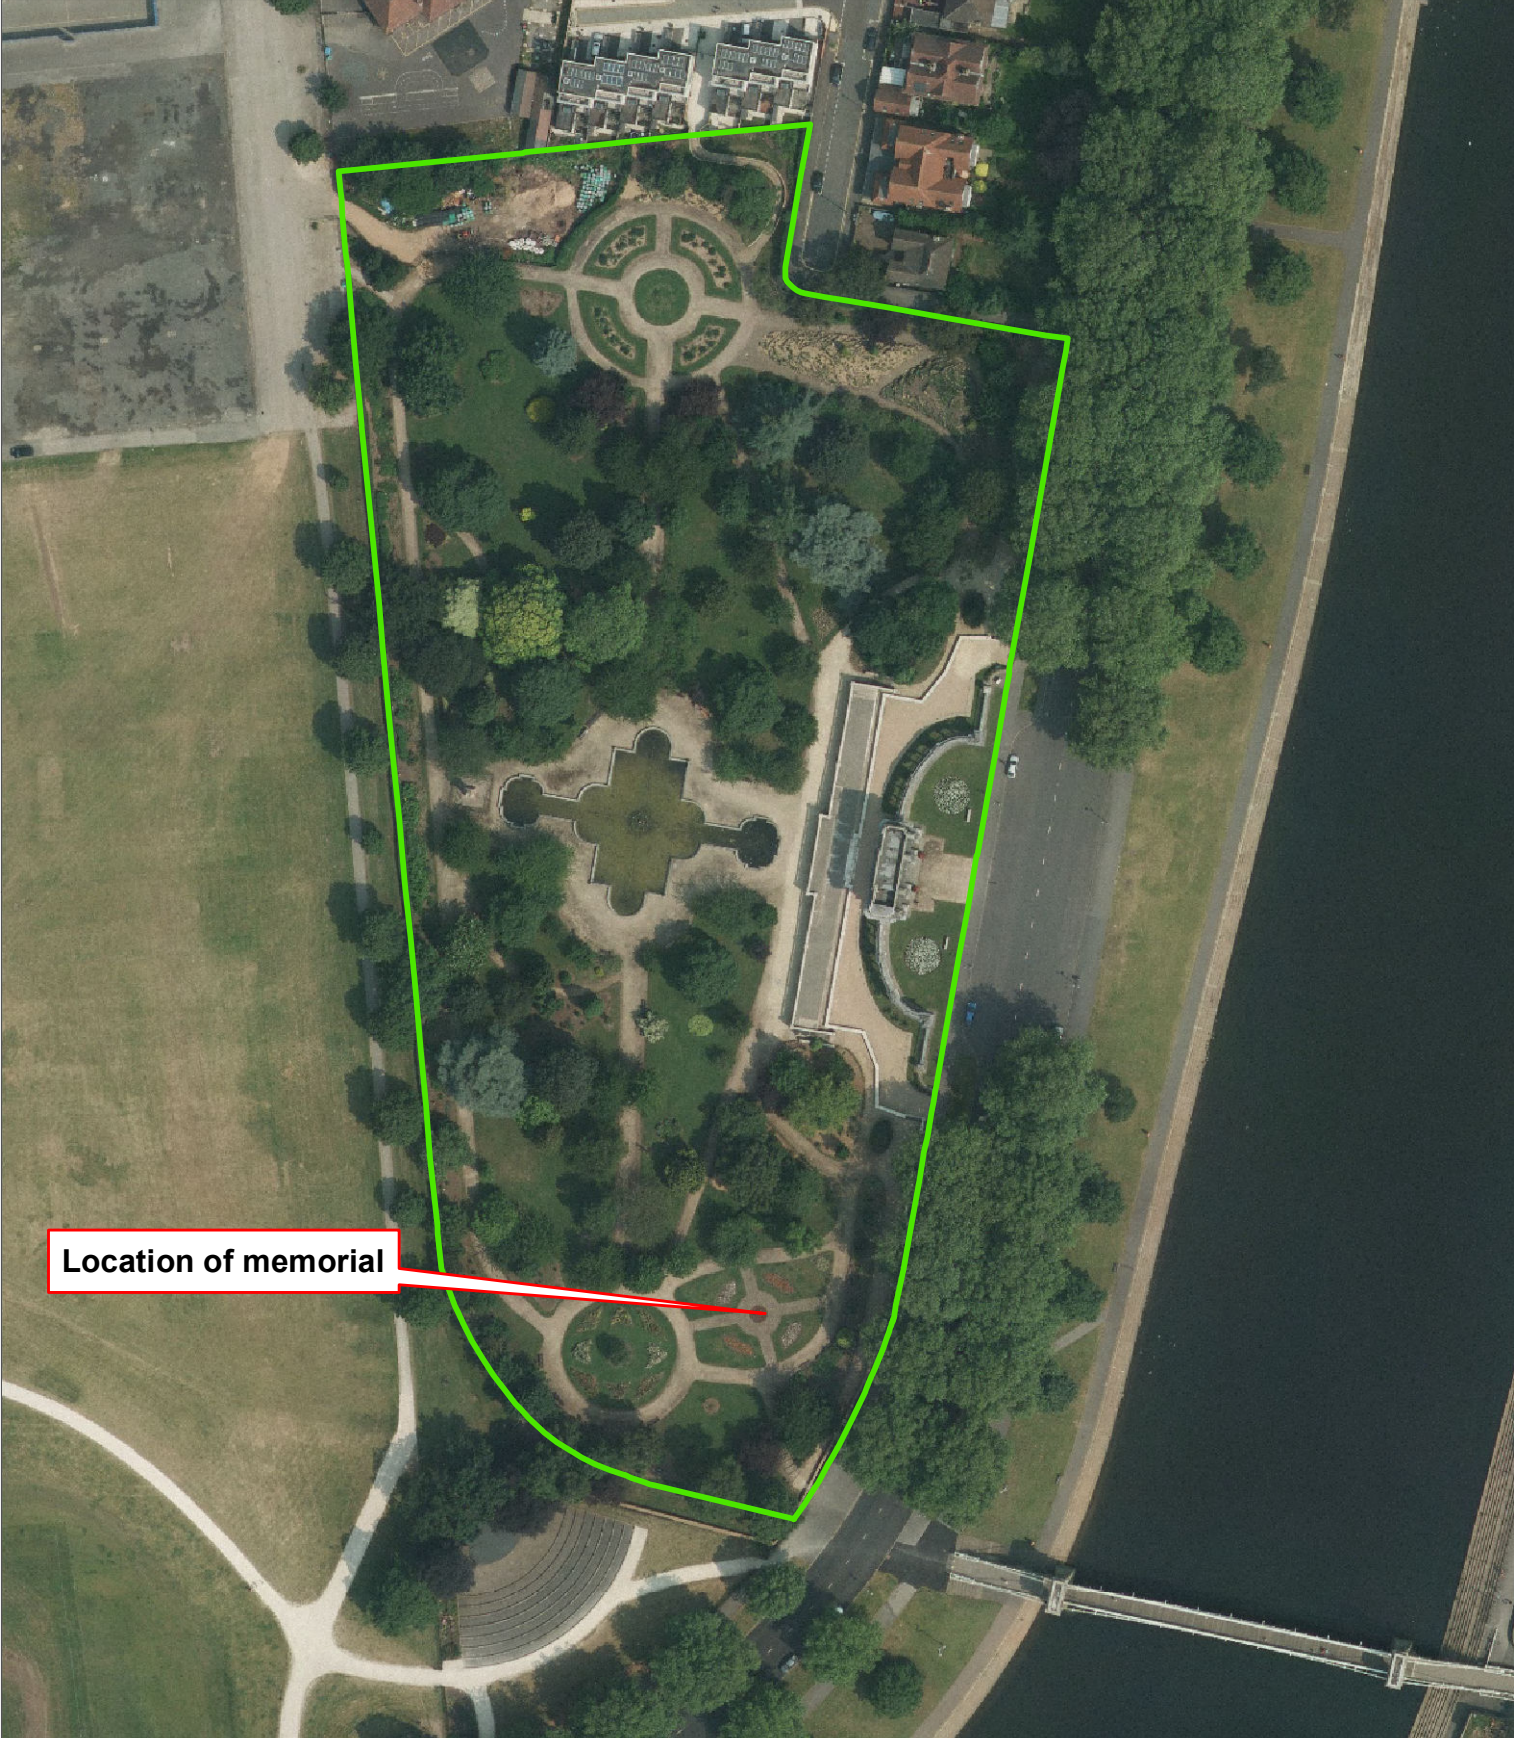

Victoria Embankment Memorial Gardens

Location of memorial

© Crown copyright and database right 2018. Ordnance Survey Licence number 100019317.

0 30 60 metres

Nottingham
City Council