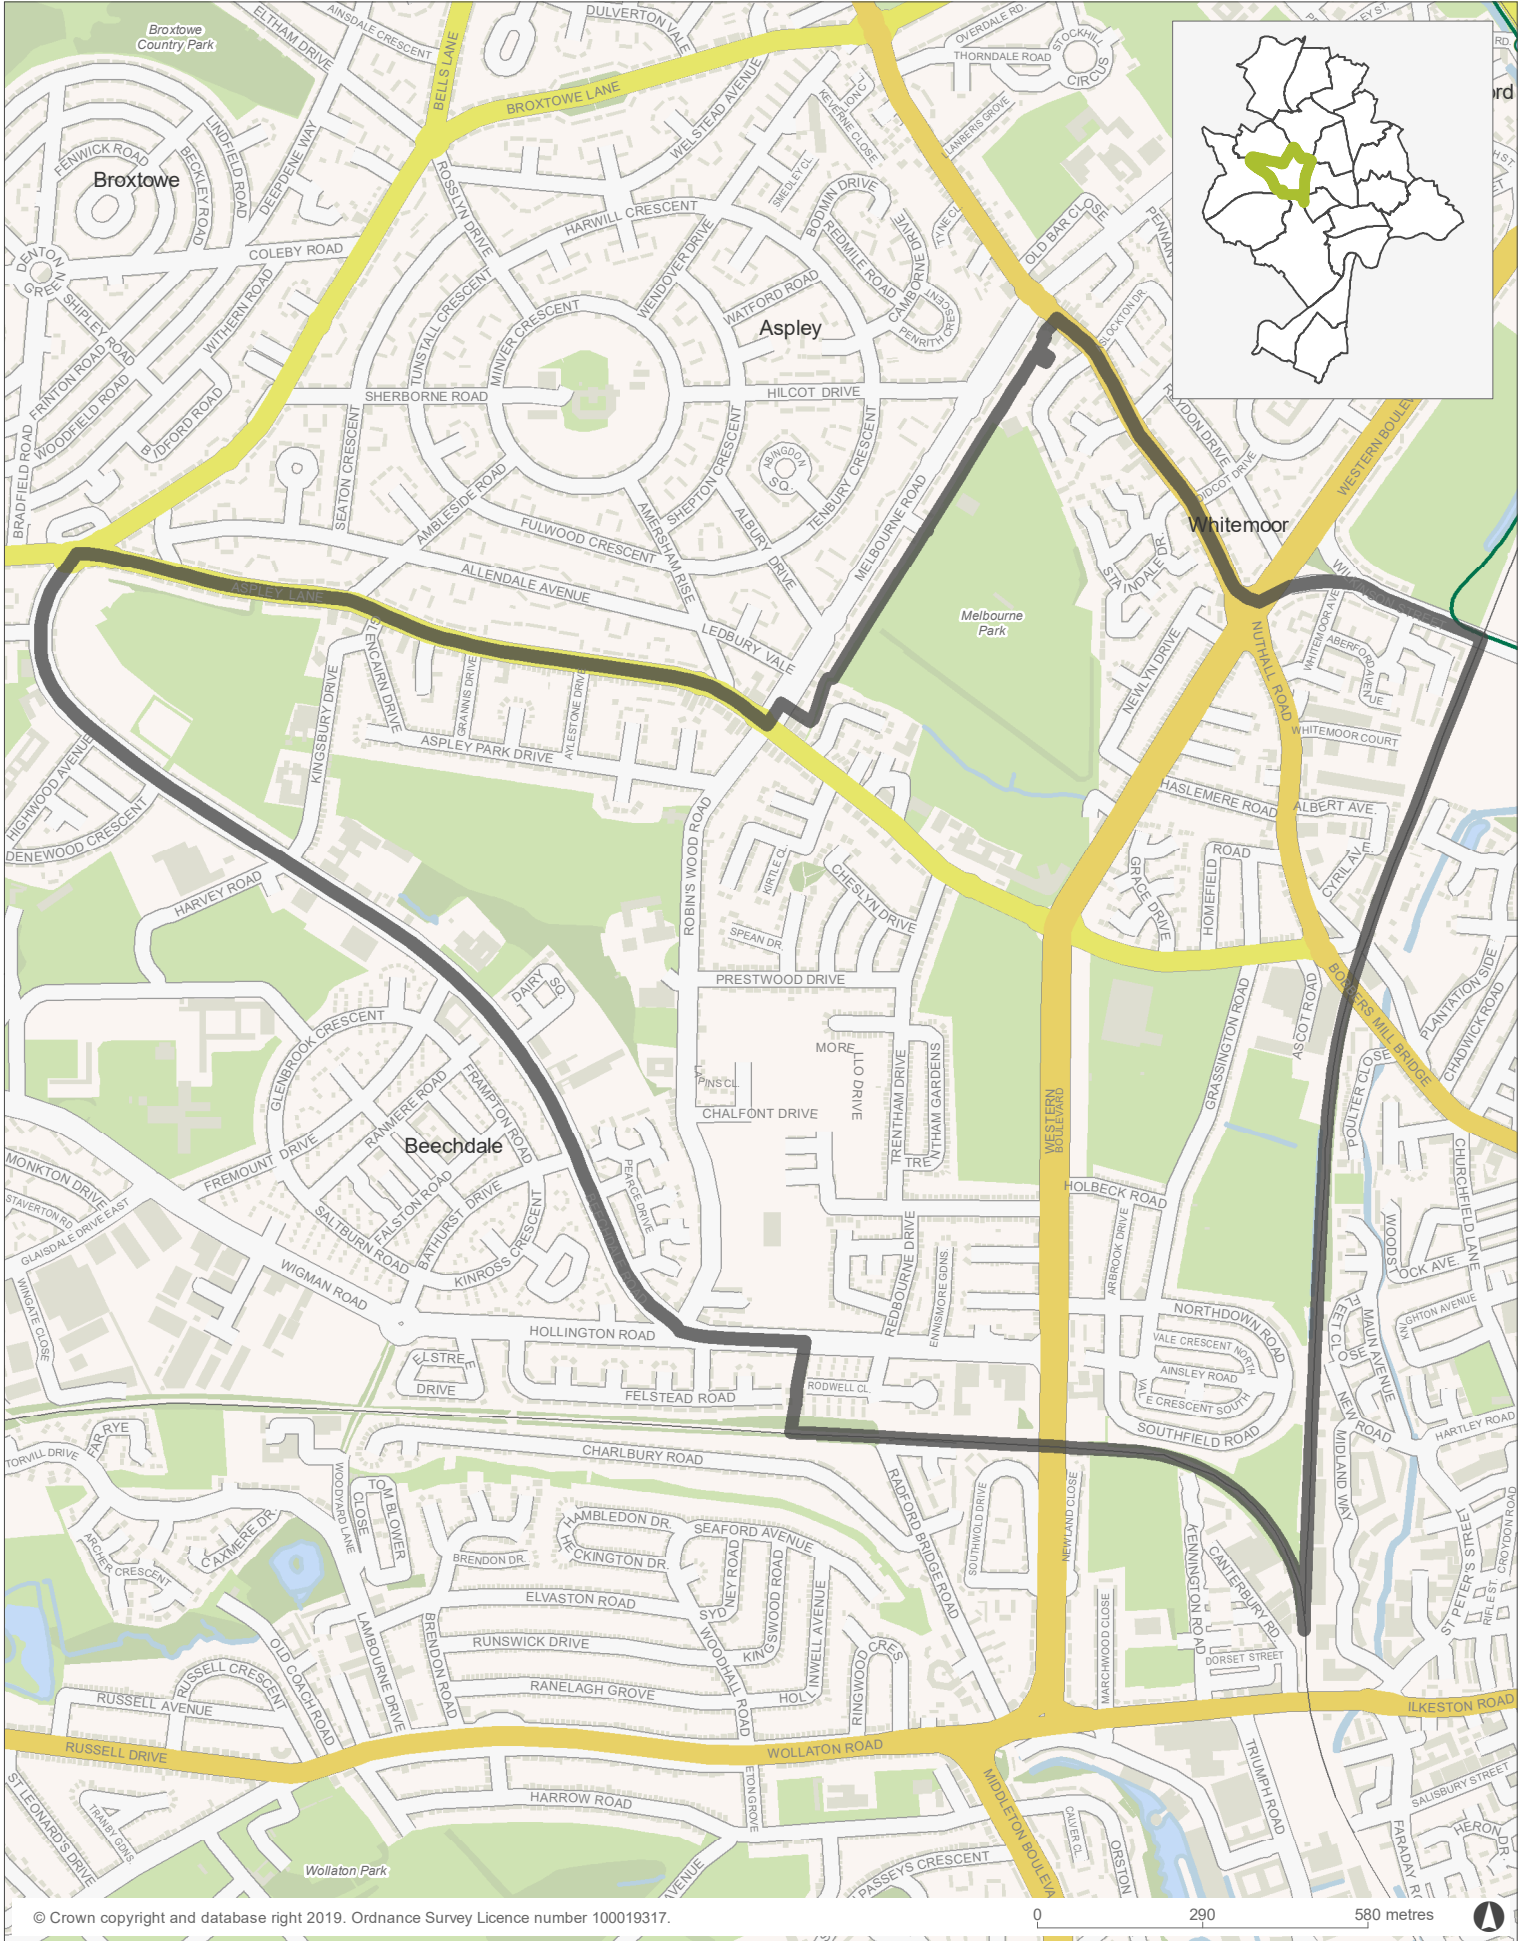

Nottingham City Wards 2019 | Leen Valley

© Crown copyright and database right 2019. Ordnance Survey Licence number 100019317.

0 290 580 metres

 Ward Boundary

GIS team

Nottingham City Council