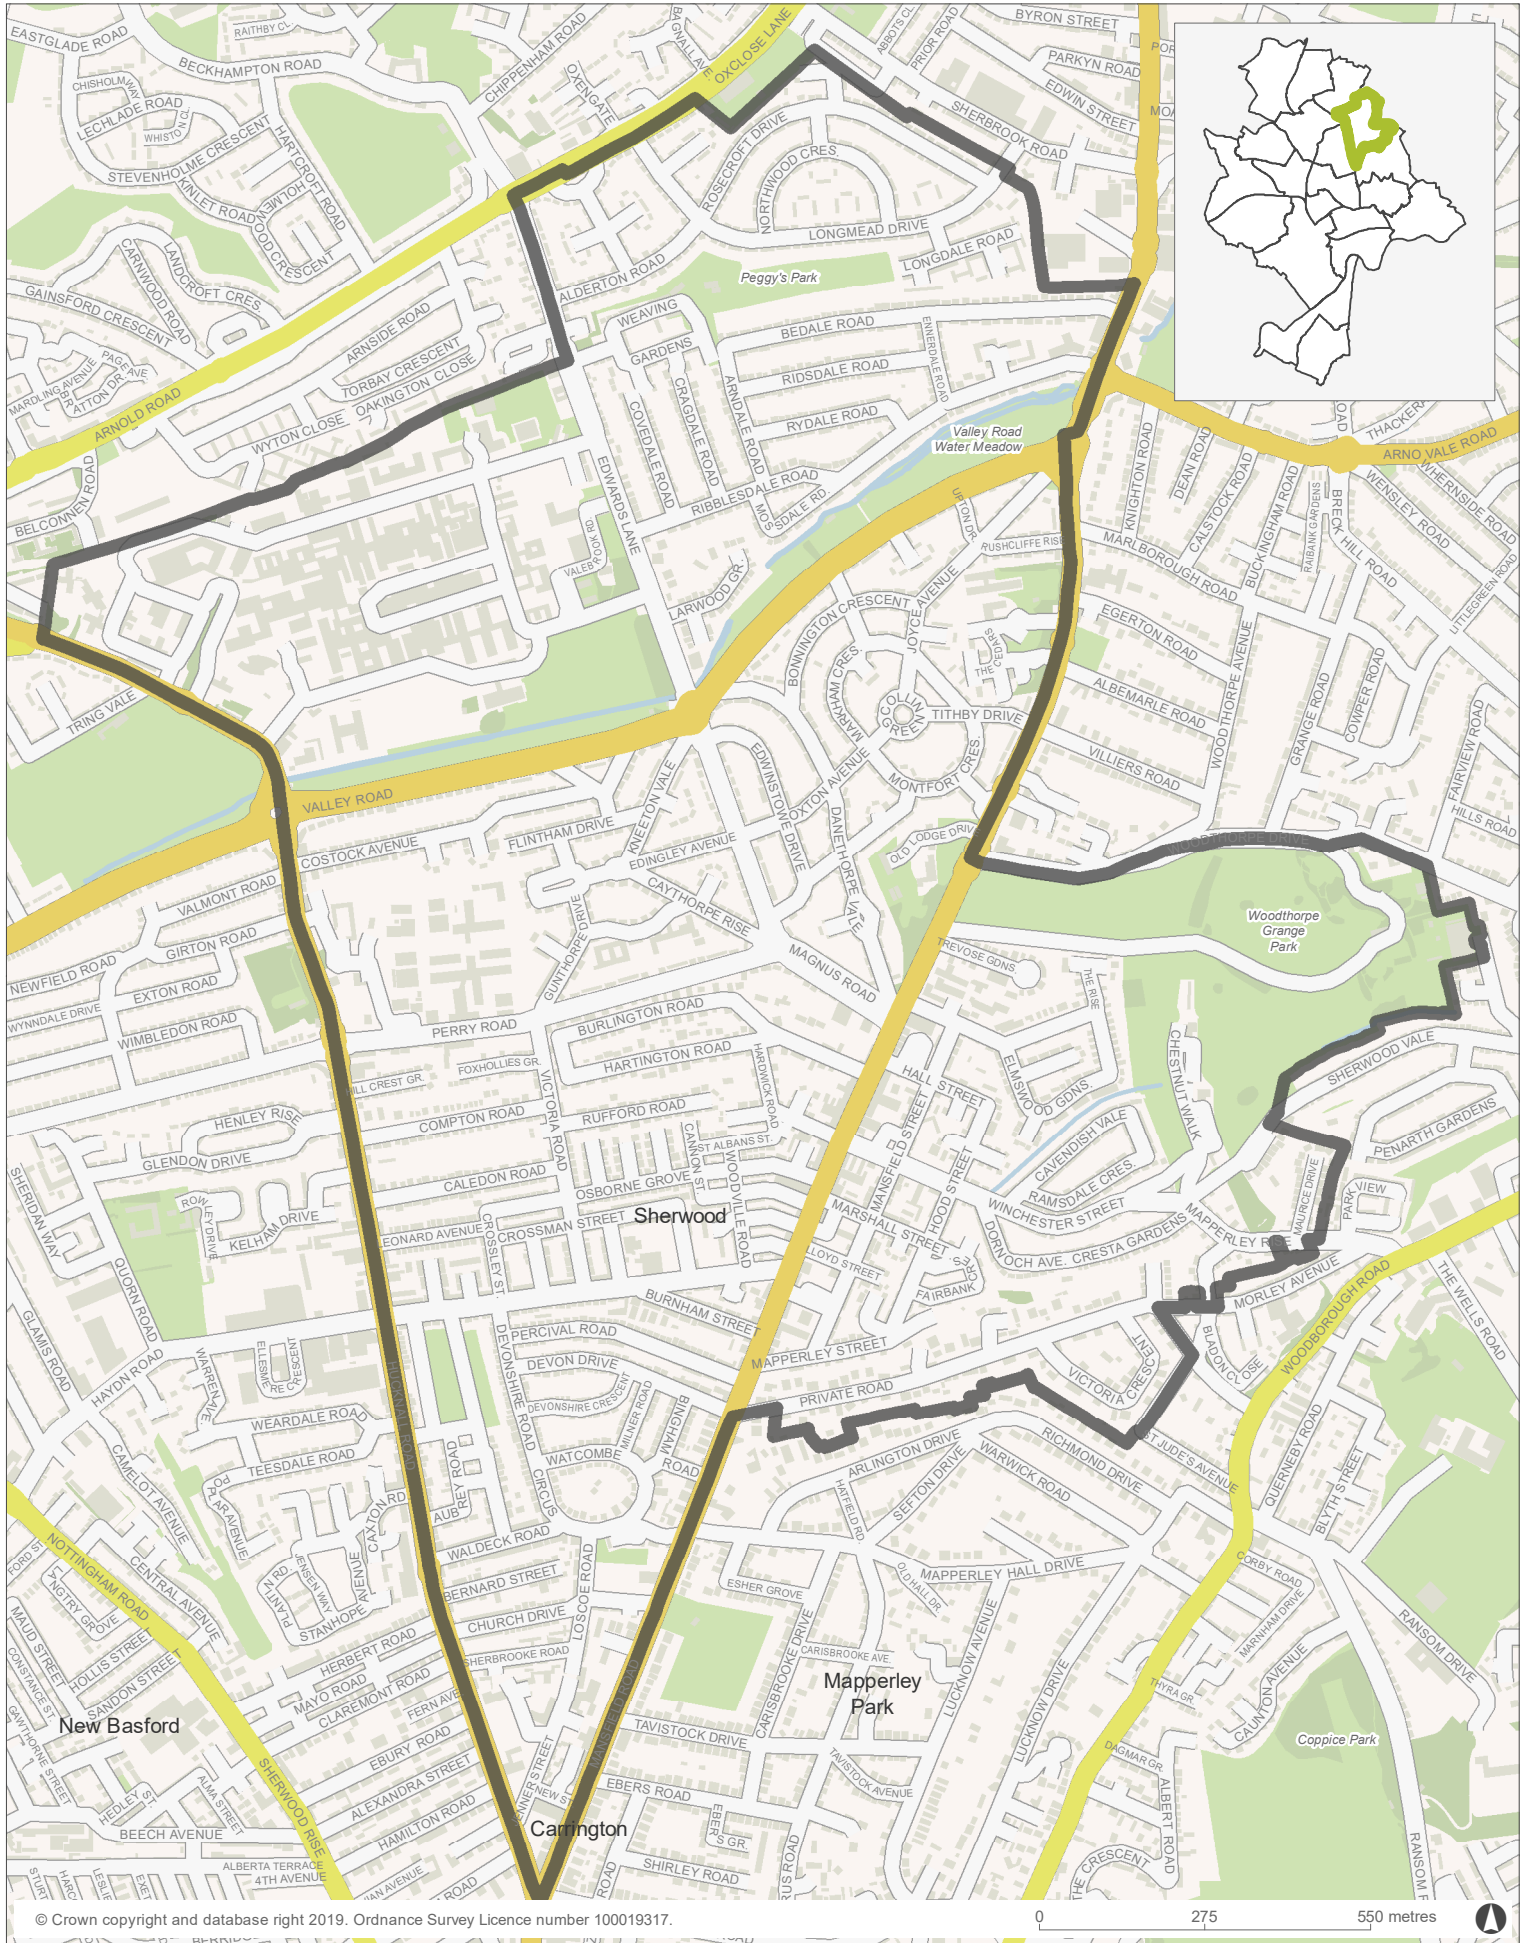

Nottingham City Wards 2019 | Sherwood

© Crown copyright and database right 2019. Ordnance Survey Licence number 100019317.

0 275 550 metres

 Ward Boundary