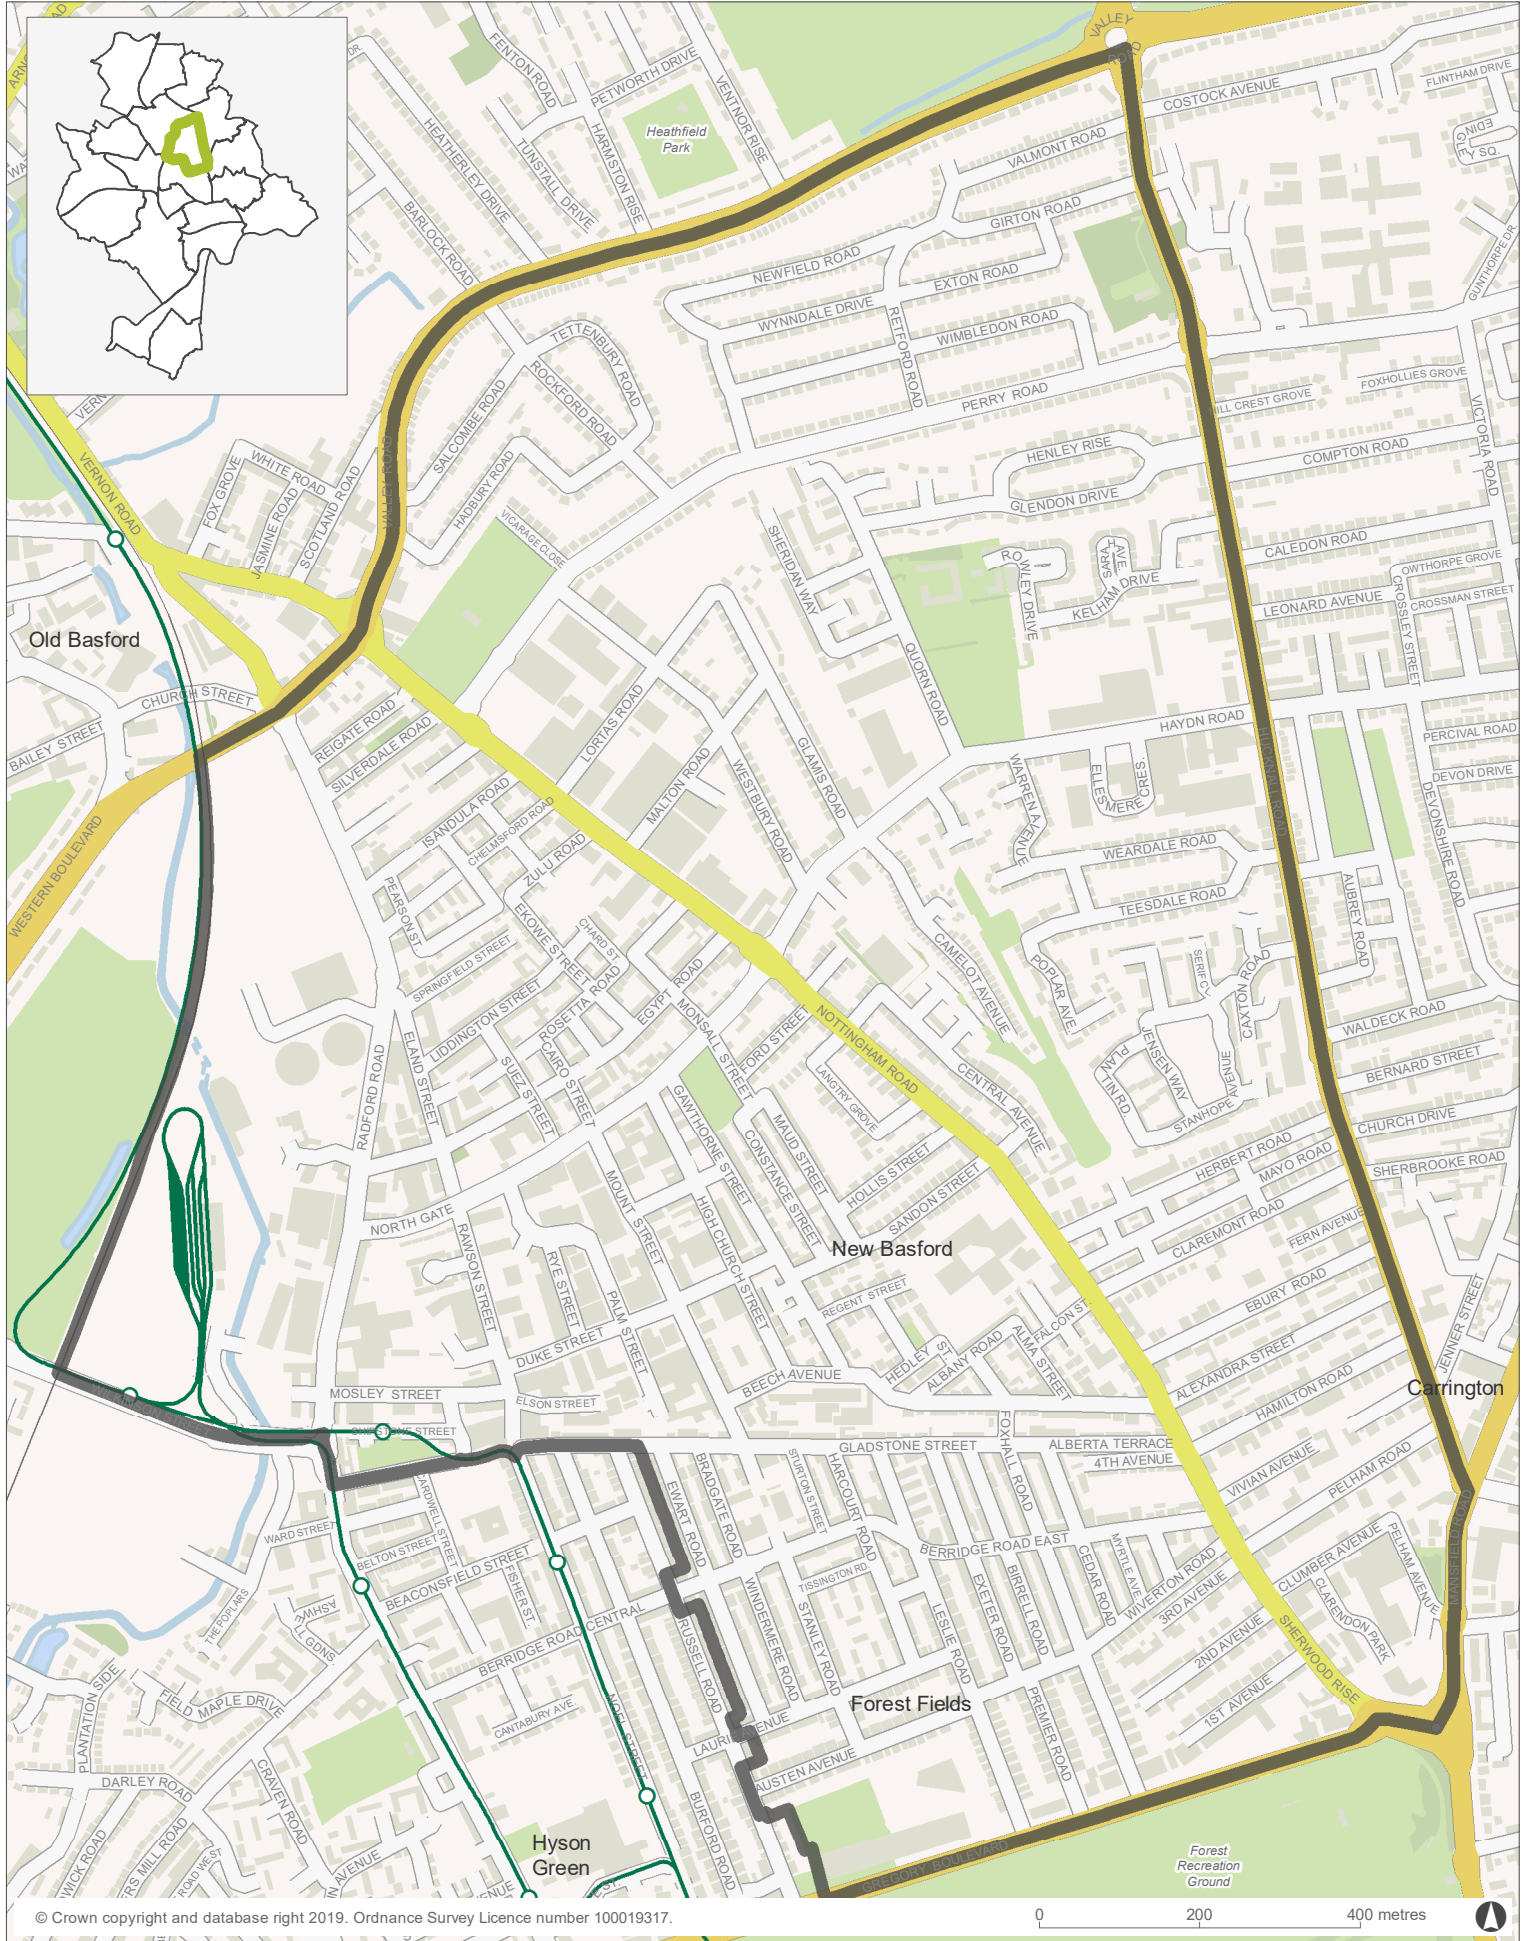

Nottingham City Wards 2019 | Berridge

© Crown copyright and database right 2019. Ordnance Survey Licence number 100019317.

 Ward Boundary